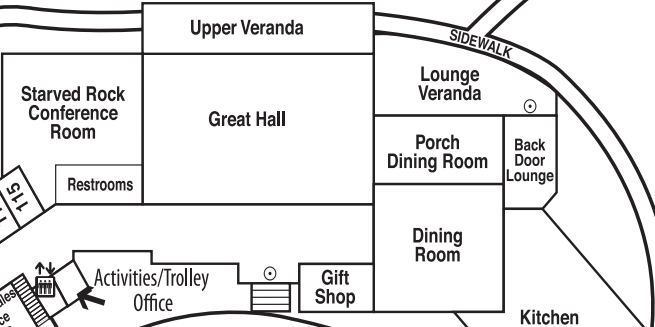

403 402
404 De LaSalle 401

503 502
504 Tonti 501

DELUXE CABINS

FIRST FLOOR

EAST WING
101-115
103 Group Sales Office

WEST WING
120-125
116-119
Check-In Desk
Lobby C
Cafe

SECOND FLOOR

WEST WING
220-228
223 Conf. Room
Lobby

EAST WING
201-210
211-218
219-228
209-210
201-208
209-210
211-218
219-228

Massage Cabin

THIRD FLOOR

Route 71

Follow us on Twitter and www.starvedrocklodge.com

Eagle Woodcarving

Raccoon Woodcarving

PIONEER CABINS