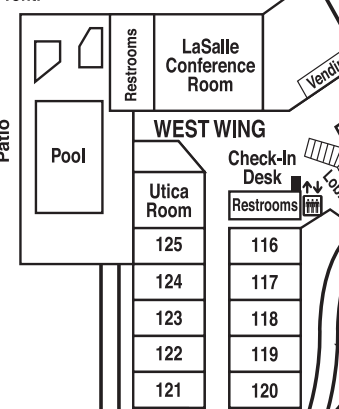

403 402
404 De LaSalle 401

503 502
504 Tonti 501

DELUXE CABINS

FIRST FLOOR

EAST WING
101-115
103 Group Sales Office

WEST WING
120-125
116-119
Check-In Desk
Lobby C
Cafe

SECOND FLOOR

WEST WING
220-228
223 Conf. Room
Lobby

EAST WING
201-210
211-218
219-228
209-210
201-208
209-210
211-218
219-228

Massage Cabin

THIRD FLOOR

Route 71

Follow us on Twitter and www.starvedrocklodge.com

Eagle Woodcarving

Raccoon Woodcarving

PIONEER CABINS