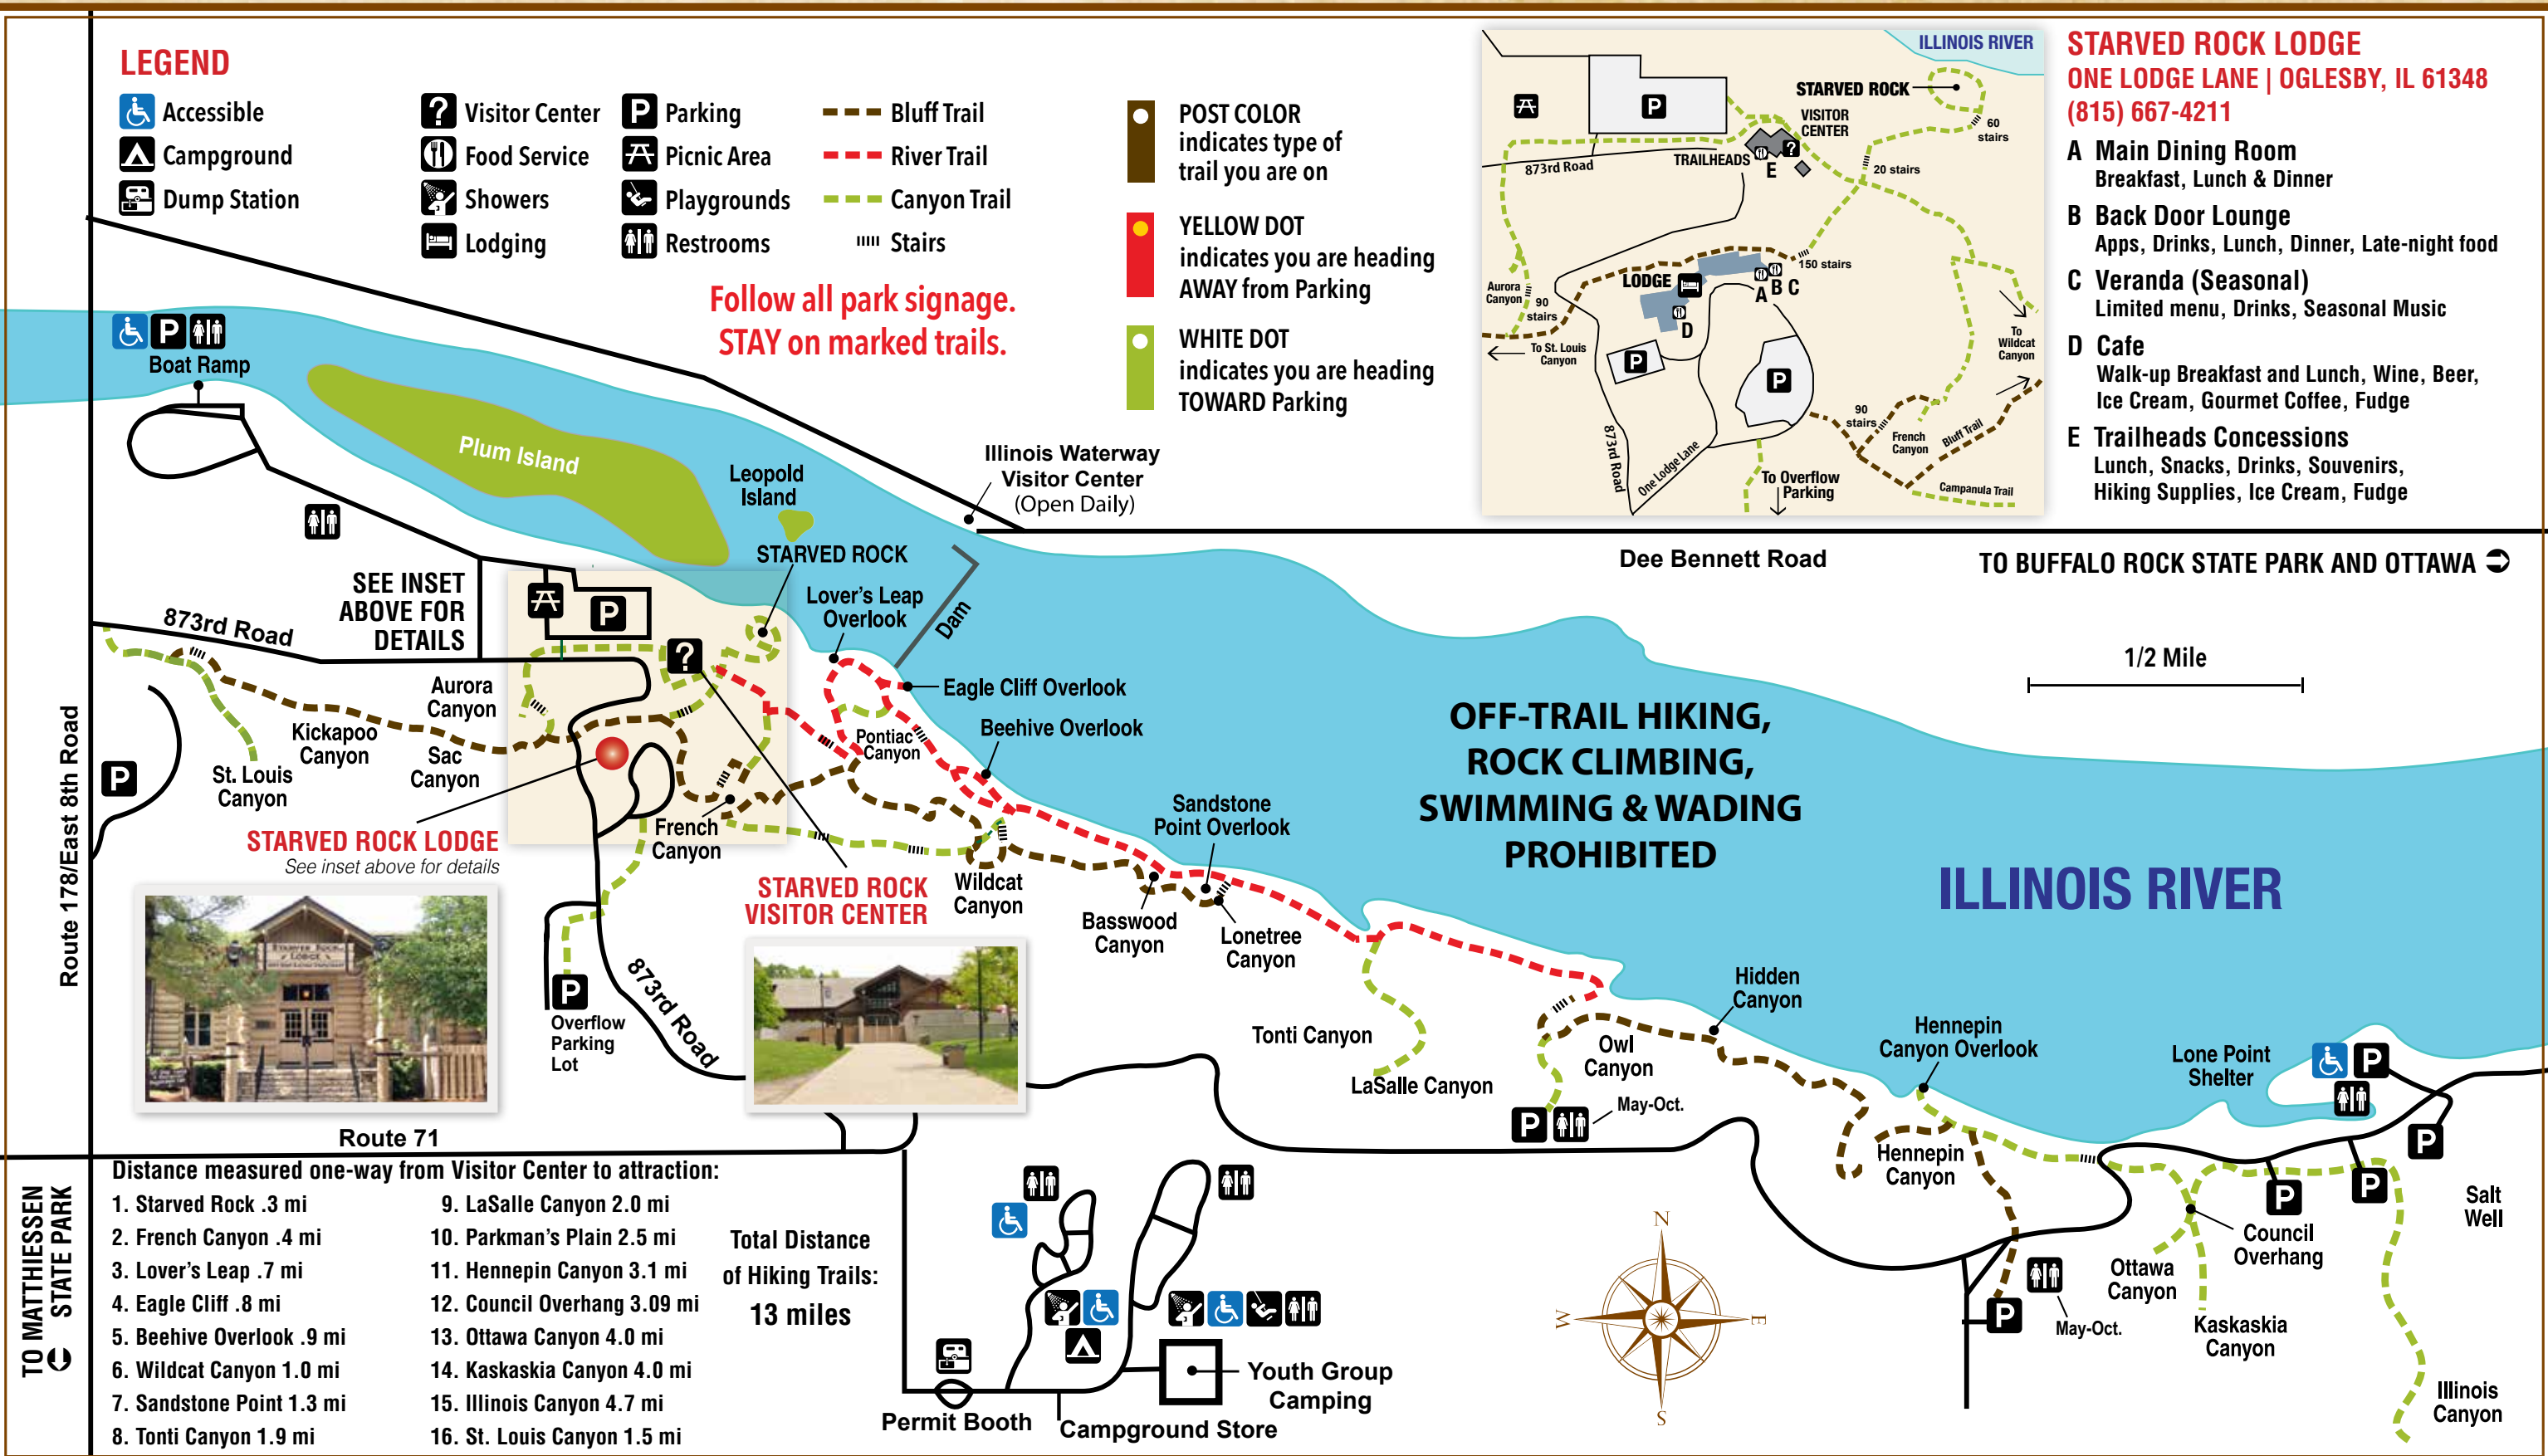

## LEGEND

- |              |                |             |              |  |
|--------------|----------------|-------------|--------------|--|
| Accessible   | Visitor Center | Parking     | Bluff Trail  | POST COLOR indicates type of trail you are on          |
| Campground   | Food Service   | Picnic Area | River Trail  | YELLOW DOT indicates you are heading AWAY from Parking |
| Dump Station | Showers        | Playgrounds | Canyon Trail | WHITE DOT indicates you are heading TOWARD Parking     |
| Lodging      | Restrooms      | Stairs      |              |  |

**OFF-TRAIL HIKING,  
ROCK CLIMBING,  
SWIMMING & WADING  
PROHIBITED**

**STARVED ROCK LODGE**  
See inset above for details

**STARVED ROCK VISITOR CENTER**

Distance measured one-way from Visitor Center to attraction:

1. Starved Rock .3 mi	9. LaSalle Canyon 2.0 mi
2. French Canyon .4 mi	10. Parkman's Plain 2.5 mi
3. Lover's Leap .7 mi	11. Hennepin Canyon 3.1 mi
4. Eagle Cliff .8 mi	12. Council Overhang 3.09 mi
5. Beehive Overlook .9 mi	13. Ottawa Canyon 4.0 mi
6. Wildcat Canyon 1.0 mi	14. Kaskaskia Canyon 4.0 mi
7. Sandstone Point 1.3 mi	15. Illinois Canyon 4.7 mi
8. Tonti Canyon 1.9 mi	16. St. Louis Canyon 1.5 mi

Total Distance  
of Hiking Trails:  
**13 miles**

Permit Booth

Campground Store

Youth Group  
Camping

TO MATTHIESSEN  
STATE PARK

DIGITAL  
TRAIL MAP

STATE PARK'S  
EVENTS

HUNGRY?  
FOOD OPTIONS