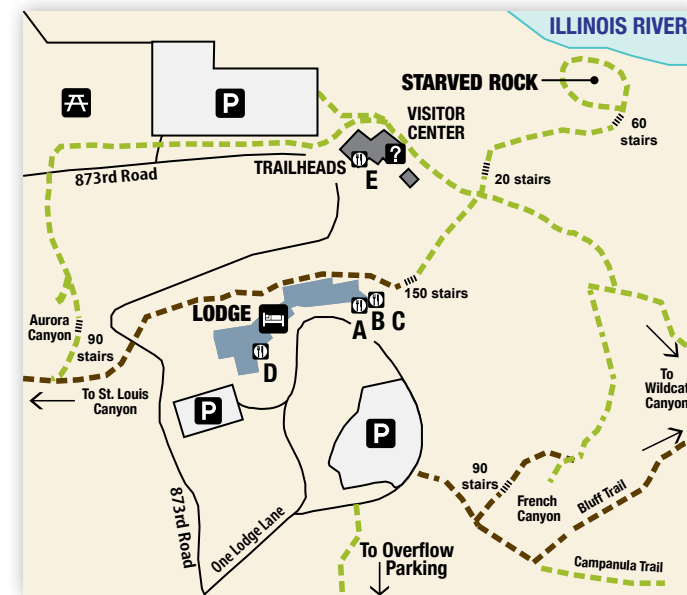

## LEGEND

- |              |                |             |              |  |
|--------------|----------------|-------------|--------------|--|
| Accessible   | Visitor Center | Parking     | Bluff Trail  | POST COLOR indicates type of trail you are on          |
| Campground   | Food Service   | Picnic Area | River Trail  | YELLOW DOT indicates you are heading AWAY from Parking |
| Dump Station | Showers        | Playgrounds | Canyon Trail | WHITE DOT indicates you are heading TOWARD Parking     |
| Lodging      | Restrooms      | Stairs      |              |  |

Follow all park signage.  
STAY on marked trails.

**STARVED ROCK LODGE**  
ONE LODGE LANE | OGLESBY, IL 61348  
(815) 667-4211

- A Main Dining Room**  
Breakfast, Lunch & Dinner
- B Back Door Lounge**  
Apps, Drinks, Lunch, Dinner, Late-night food
- C Veranda (Seasonal)**  
Limited menu, Drinks, Seasonal Music
- D Cafe**  
Walk-up Breakfast and Lunch, Wine, Beer, Ice Cream, Gourmet Coffee, Fudge
- E Trailheads Concessions**  
Lunch, Snacks, Drinks, Souvenirs, Hiking Supplies, Ice Cream, Fudge

**OFF-TRAIL HIKING,  
ROCK CLIMBING,  
SWIMMING & WADING  
PROHIBITED**

**STARVED ROCK LODGE**  
See inset above for details

**STARVED ROCK VISITOR CENTER**

Distance measured one-way from Visitor Center to attraction:

1. Starved Rock .3 mi	9. LaSalle Canyon 2.0 mi
2. French Canyon .4 mi	10. Parkman's Plain 2.5 mi
3. Lover's Leap .7 mi	11. Hennepin Canyon 3.1 mi
4. Eagle Cliff .8 mi	12. Council Overhang 3.09 mi
5. Beehive Overlook .9 mi	13. Ottawa Canyon 4.0 mi
6. Wildcat Canyon 1.0 mi	14. Kaskaskia Canyon 4.0 mi
7. Sandstone Point 1.3 mi	15. Illinois Canyon 4.7 mi
8. Tonti Canyon 1.9 mi	16. St. Louis Canyon 1.5 mi